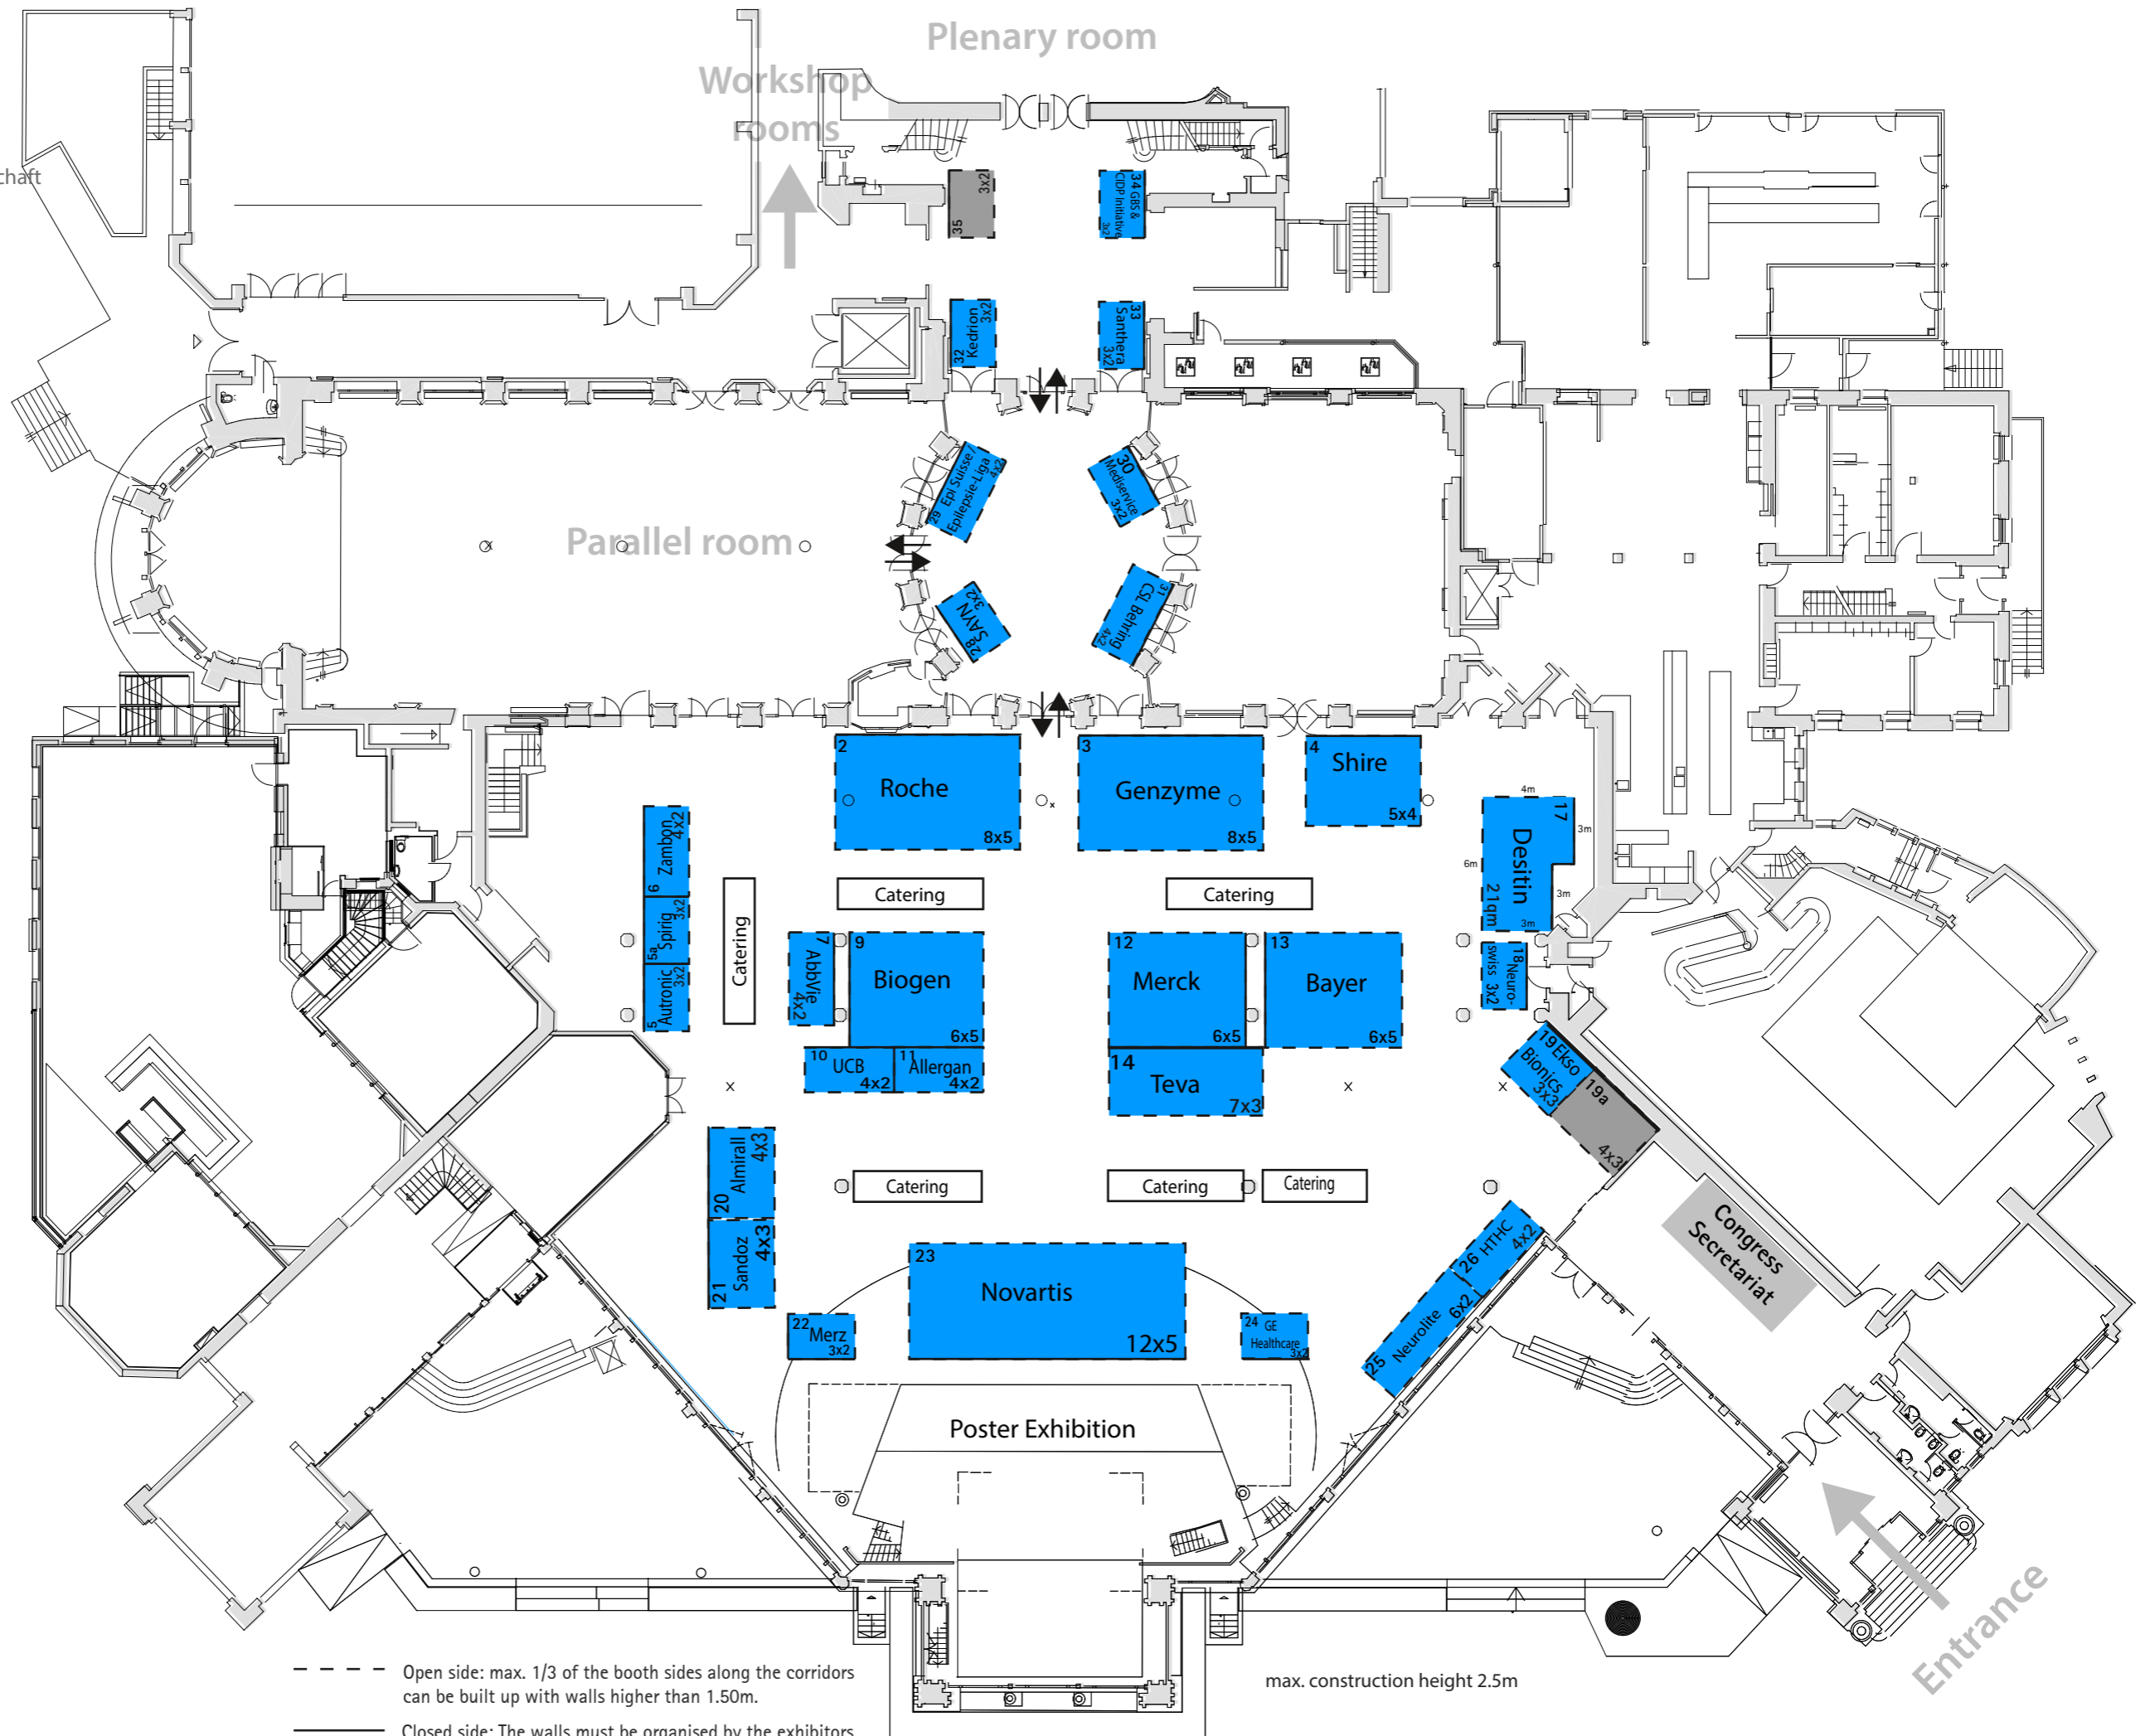

Exhibition plan

28.-29. September 2017
 Congress Center Kursaal Interlaken
 Jahrestagung 2017
 Schweizerische Neurologische Gesellschaft

--- Open side: max. 1/3 of the booth sides along the corridors can be built up with walls higher than 1.50m.
 — Closed side: The walls must be organised by the exhibitors. The organizer do not provide any construction material.

max. construction height 2.5m

Entrance